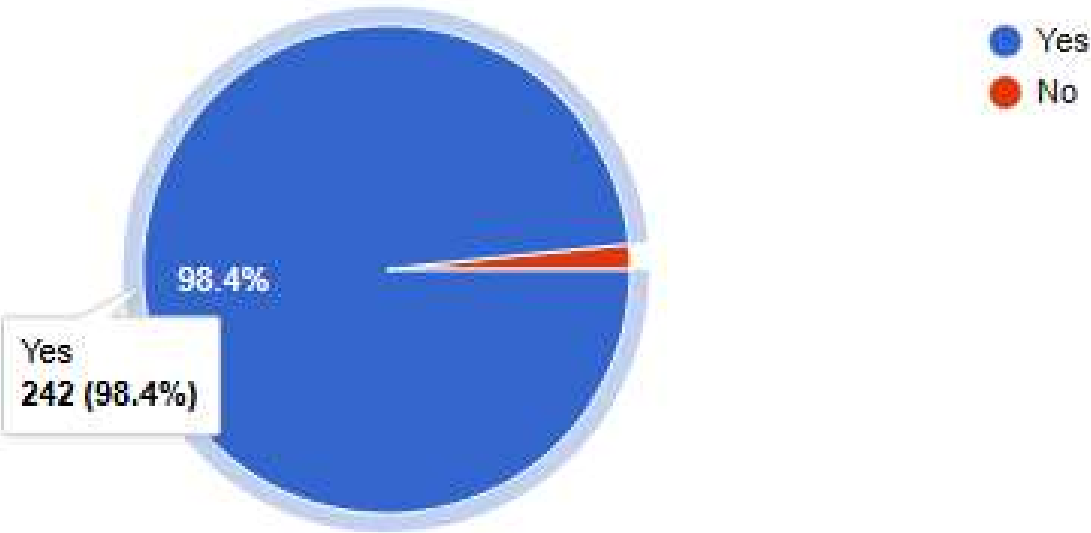

Do you feel that the college has played a key role in shaping your life?

246 responses