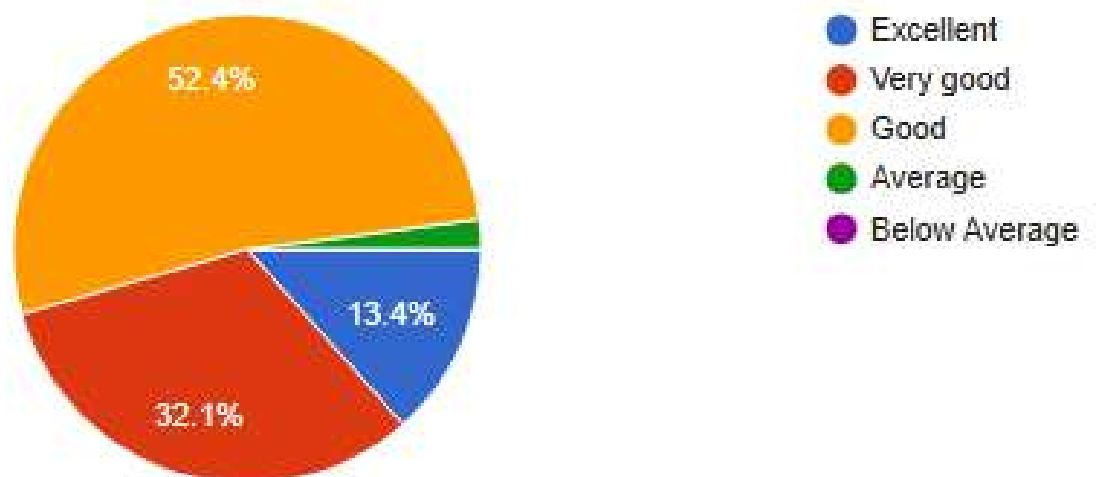

Please rate the academic initiatives for Innovative Teaching Learning Methodologies taken by the college to improve your competence as students?

246 responses