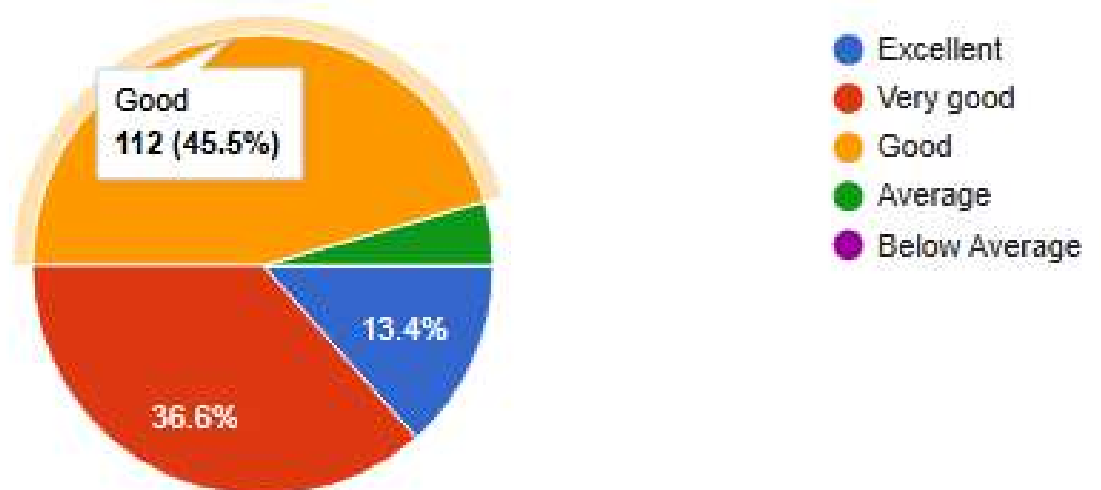

246 responses

Your feedback about the office/ Students Counter facility provided by college ?

246 responses

Your feedback about the Sports/ Gymnasium/ Recreation facility provided by college ?

246 responses