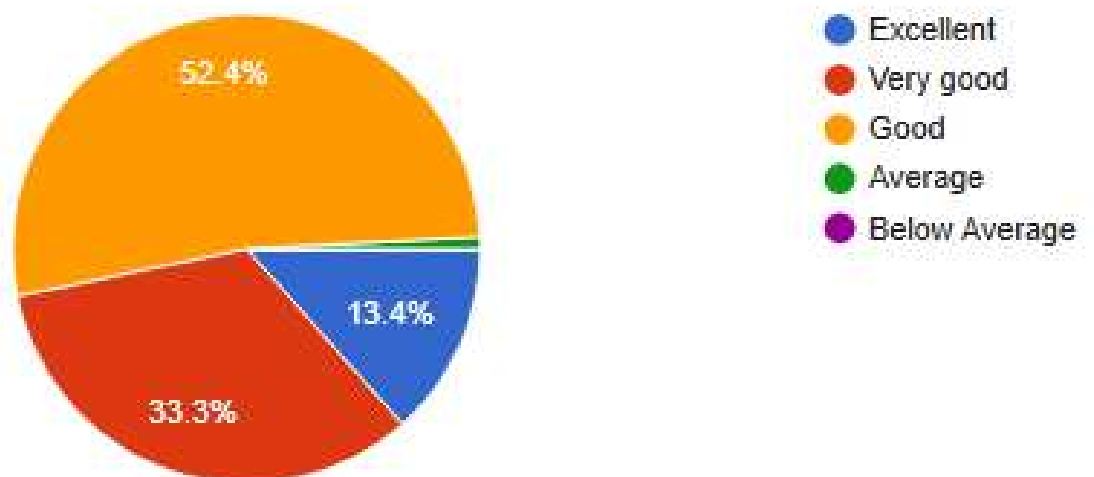

How would you rate the Quality of Education imported in the college?

246 responses