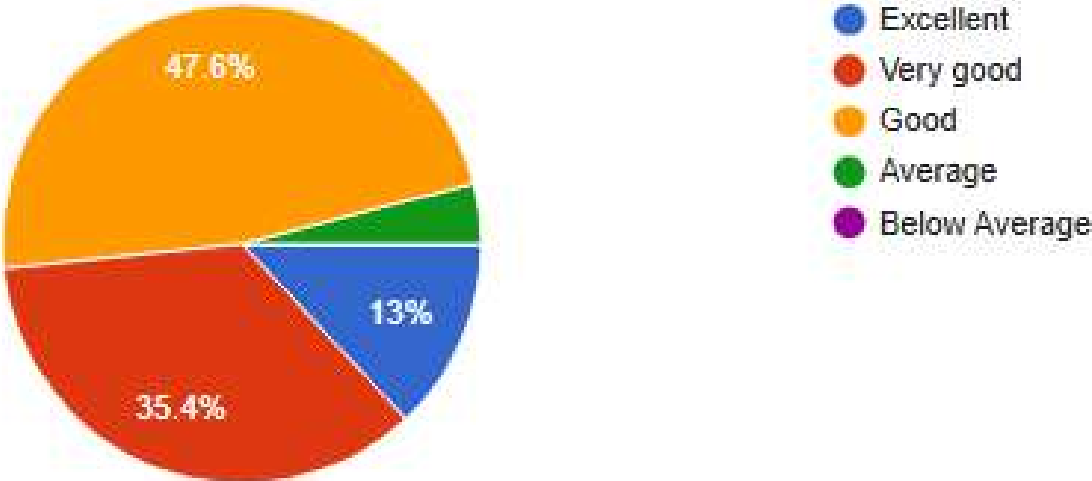

Please rate the academic initiatives for arrangement of Seminar/ Workshops taken by the college to improve your competence as students?

246 responses