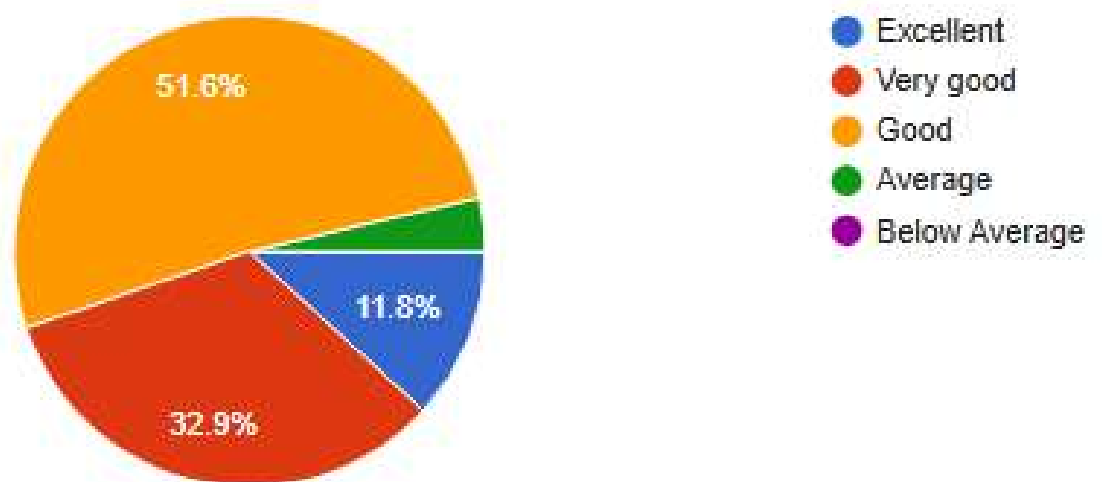

Please rate the academic initiatives for Bring/ Remedial/ Courses taken by the college to improve your competence as students?

246 responses