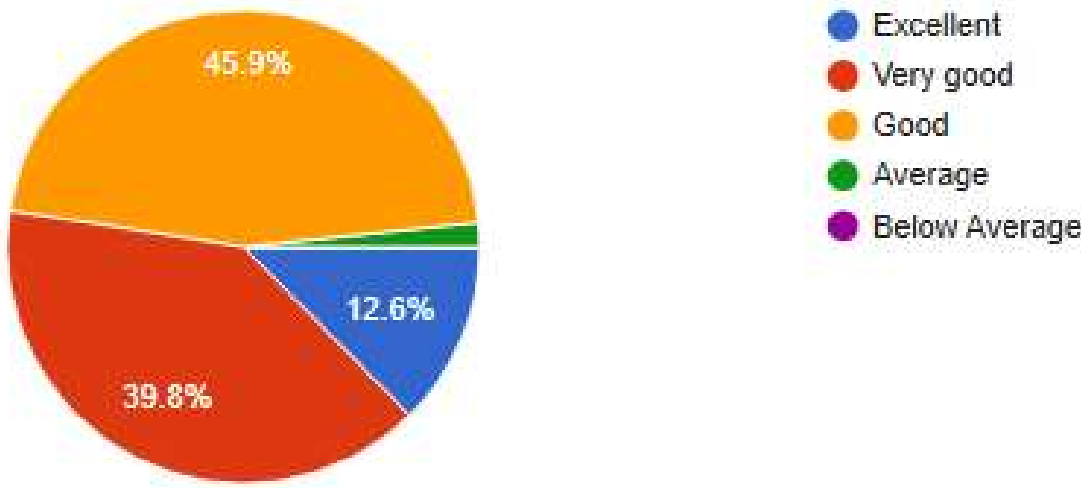

Your feedback about the NSS/ Extra Curricular Activity run by college ?

246 responses